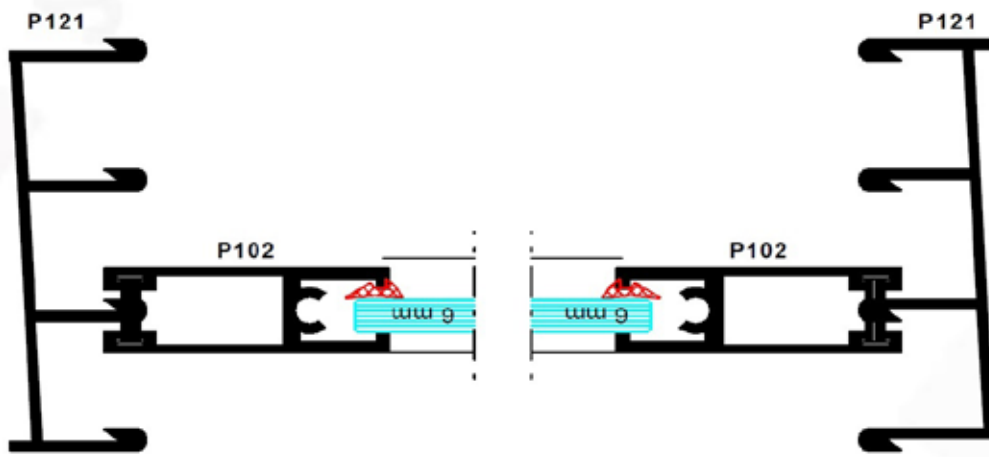

PROFIL – SIDOVY